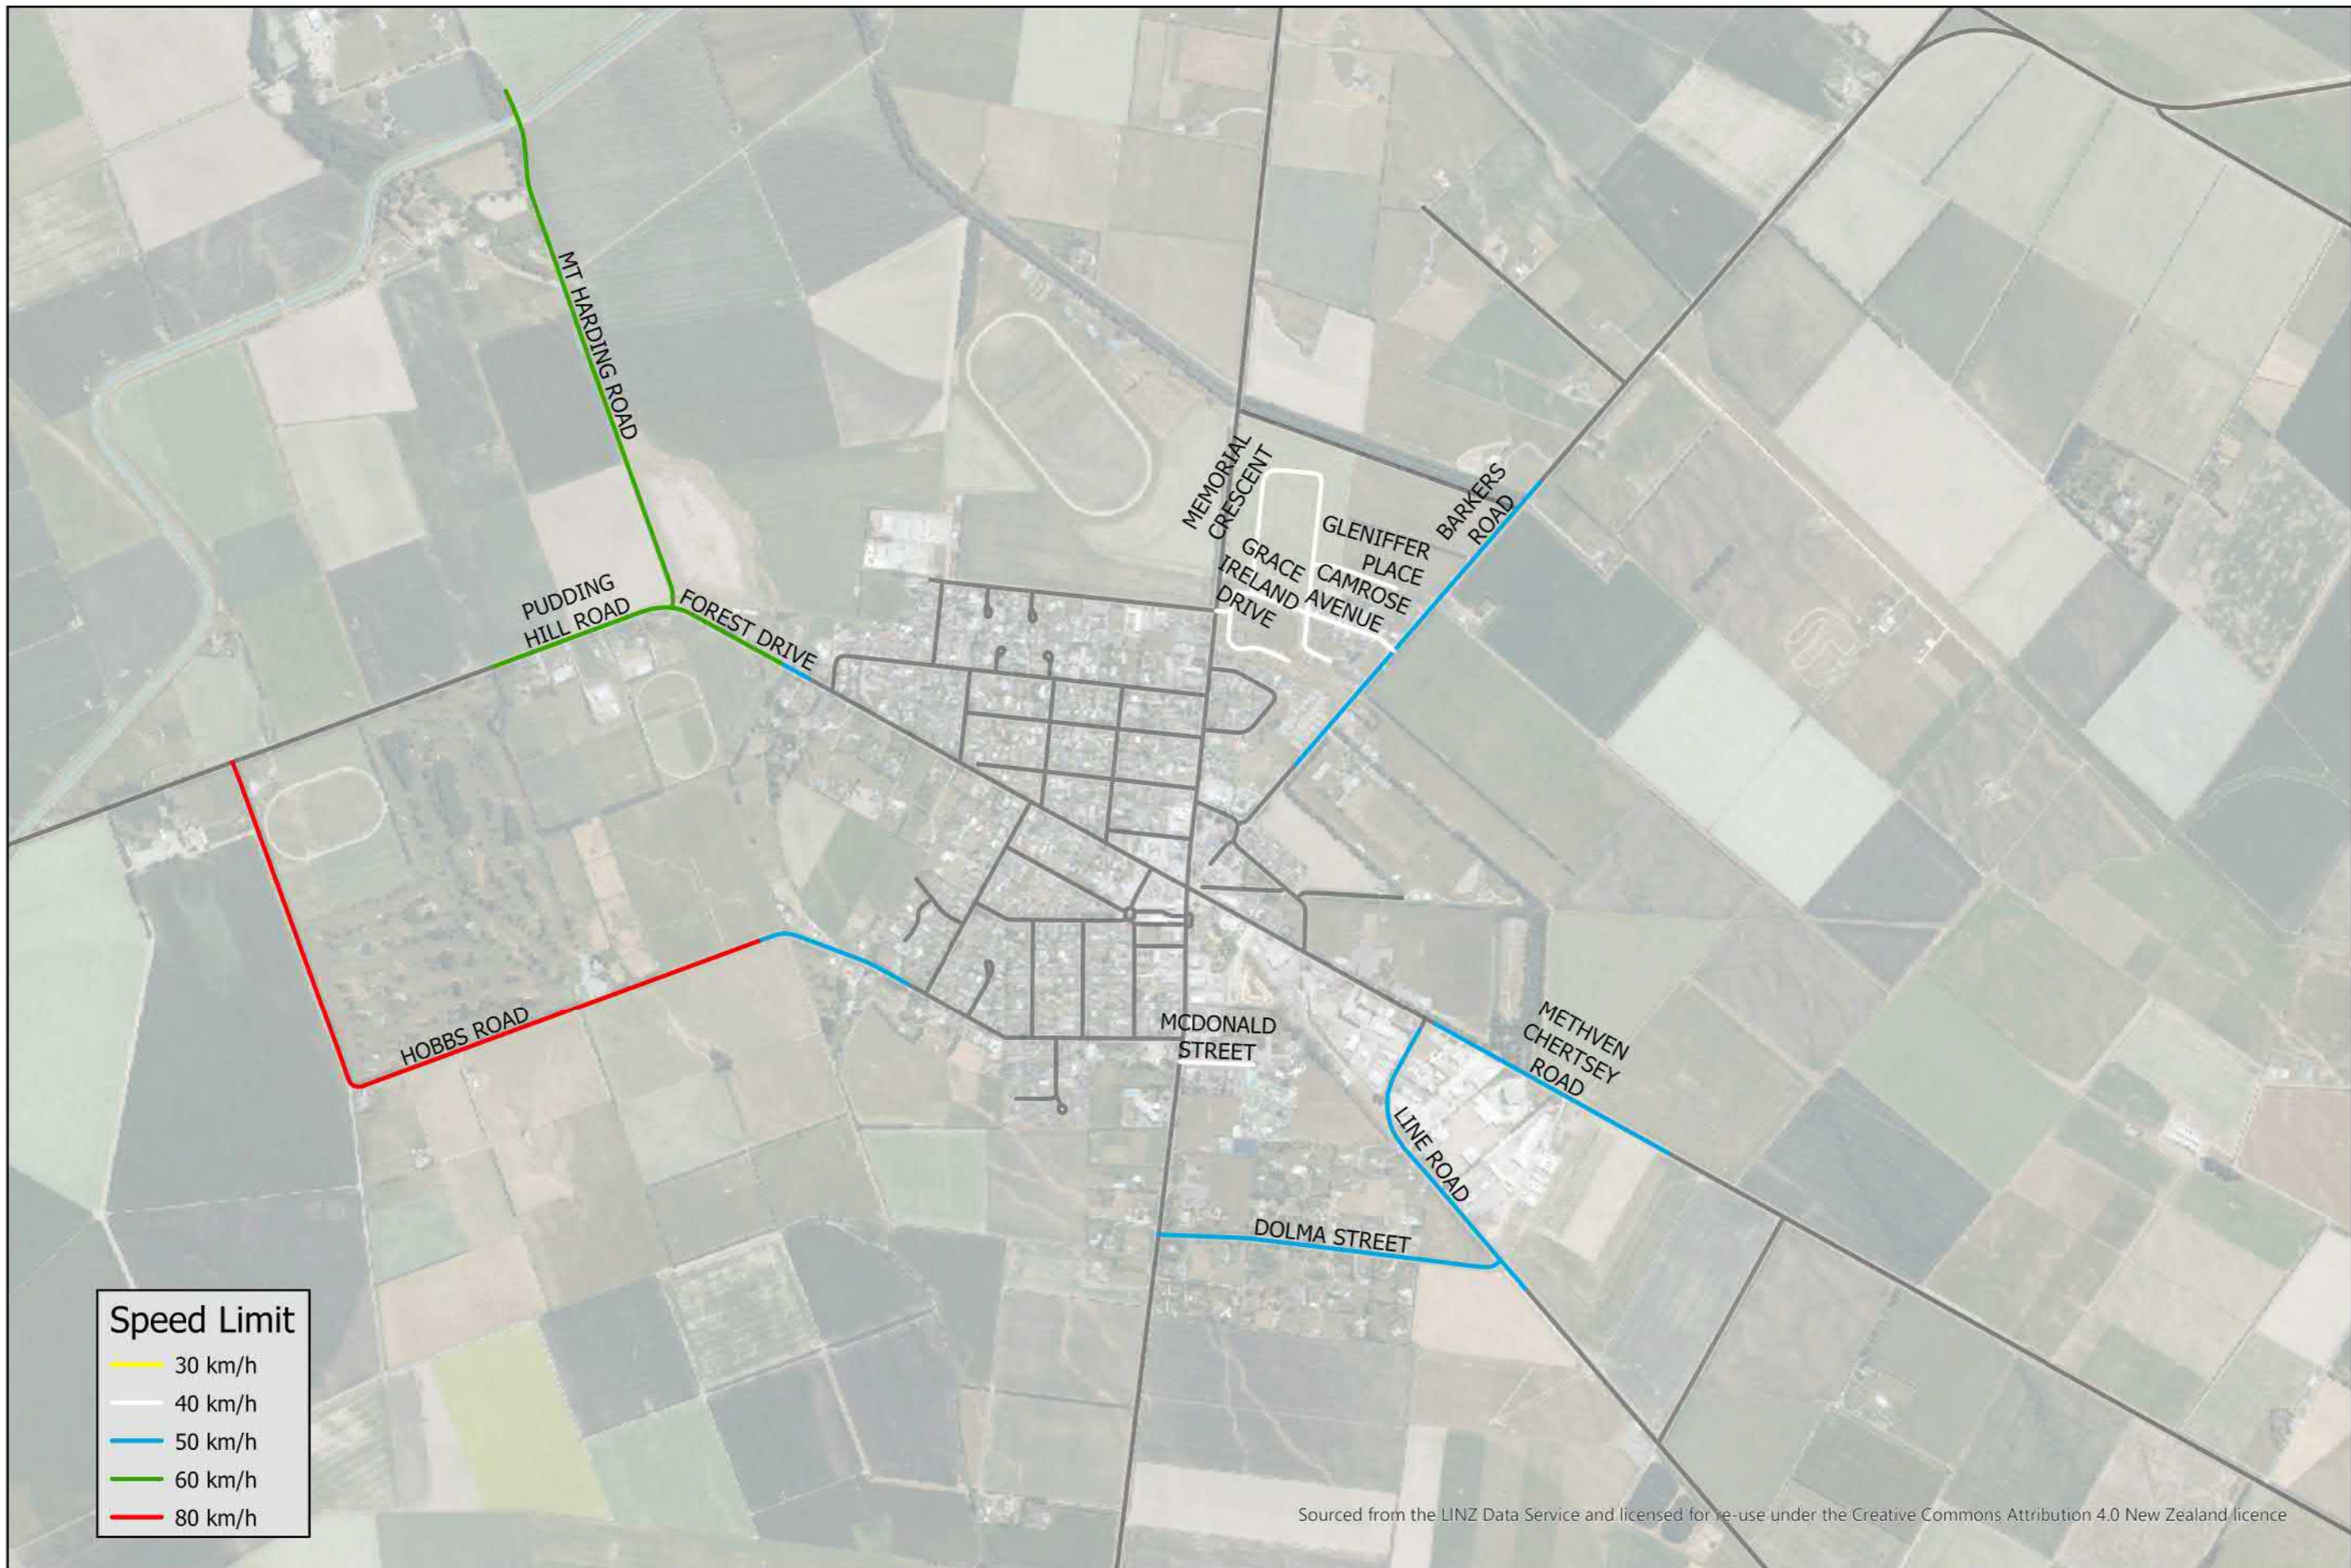

Sourced from the LINZ Data Service and licensed for re-use under the Creative Commons Attribution 4.0 New Zealand licence

New Speed Limits: Fairton

Scale 1:10,000
At A3

Disclaimer Note:

Sourced from the LINZ Data Service and licensed for re-use under the Creative Commons Attribution 4.0 New Zealand license. The information supplied in this image is sourced from information held by Ashburton District Council. It is supplied in good faith but its accuracy or completeness is not guaranteed.