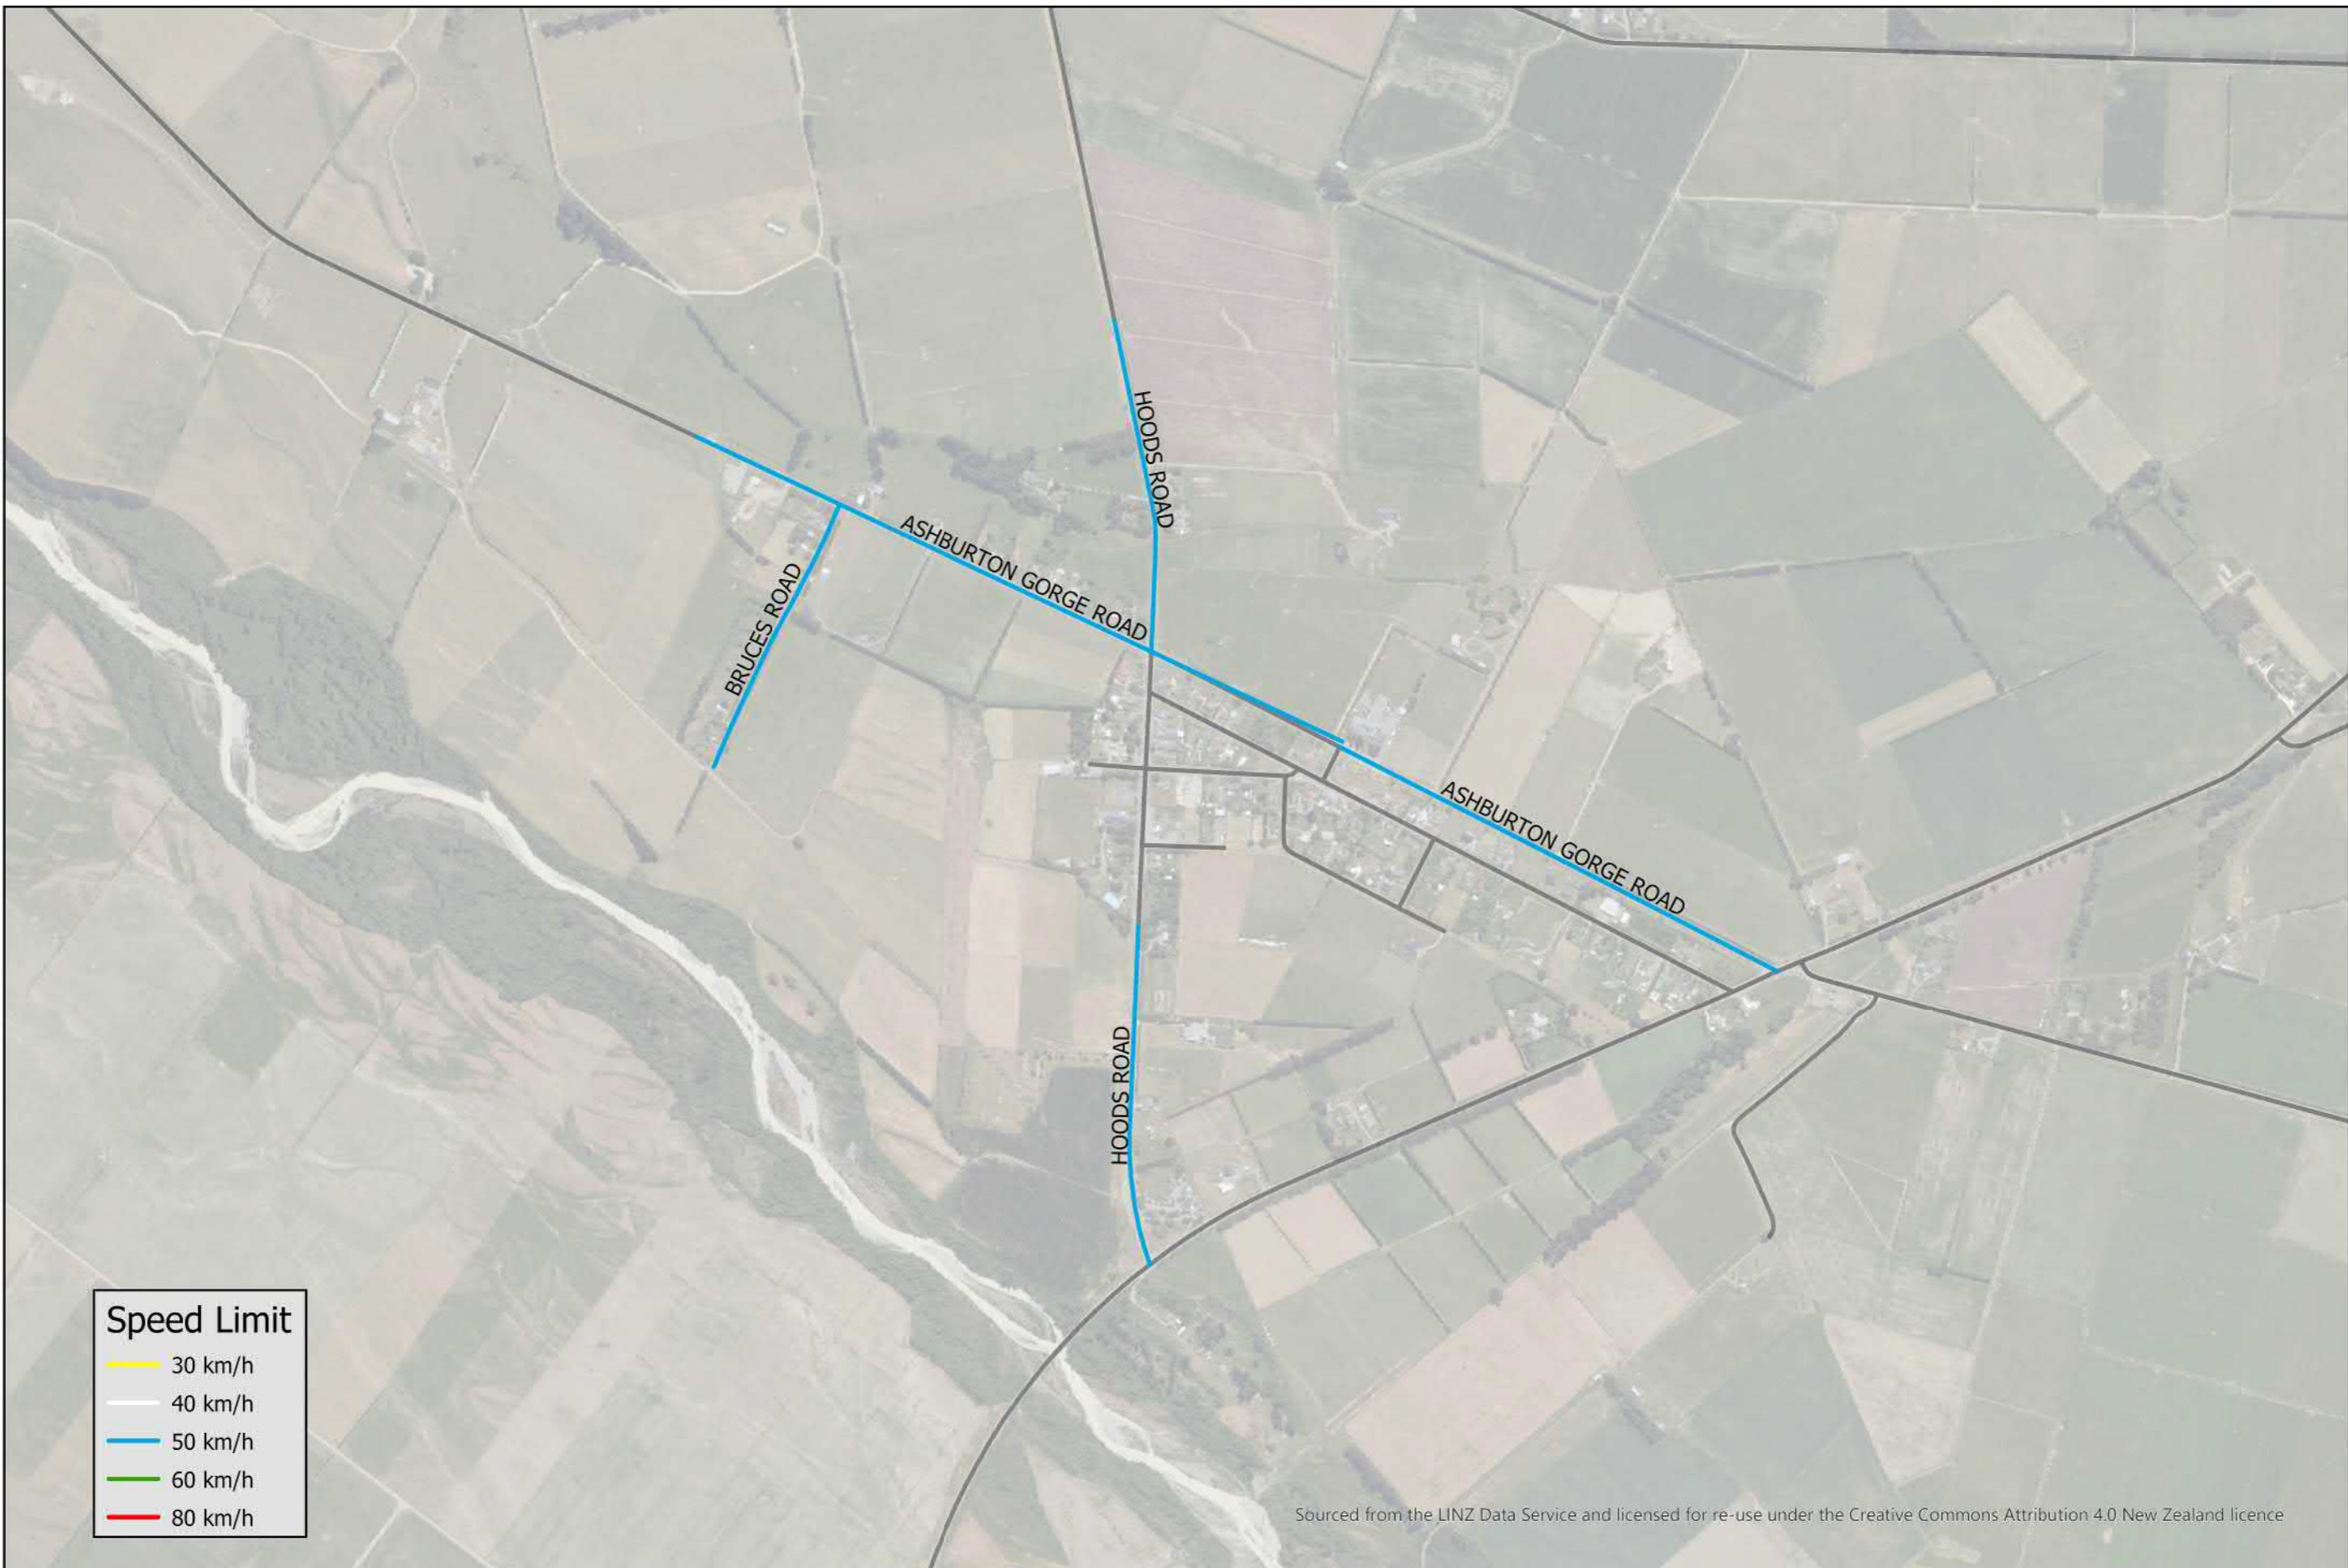

Sourced from the LINZ Data Service and licensed for re-use under the Creative Commons Attribution 4.0 New Zealand licence

Speed Limit

- 30 km/h
- 40 km/h
- 50 km/h
- 60 km/h
- 80 km/h

New Speed Limits: Mt Somers

Scale 1:10,000
At A3

Disclaimer Note:

Sourced from the LINZ Data Service and licensed for re-use under the Creative Commons Attribution 4.0 New Zealand license. The information supplied in this image is sourced from information held by Ashburton District Council. It is supplied in good faith but its accuracy or completeness is not guaranteed.