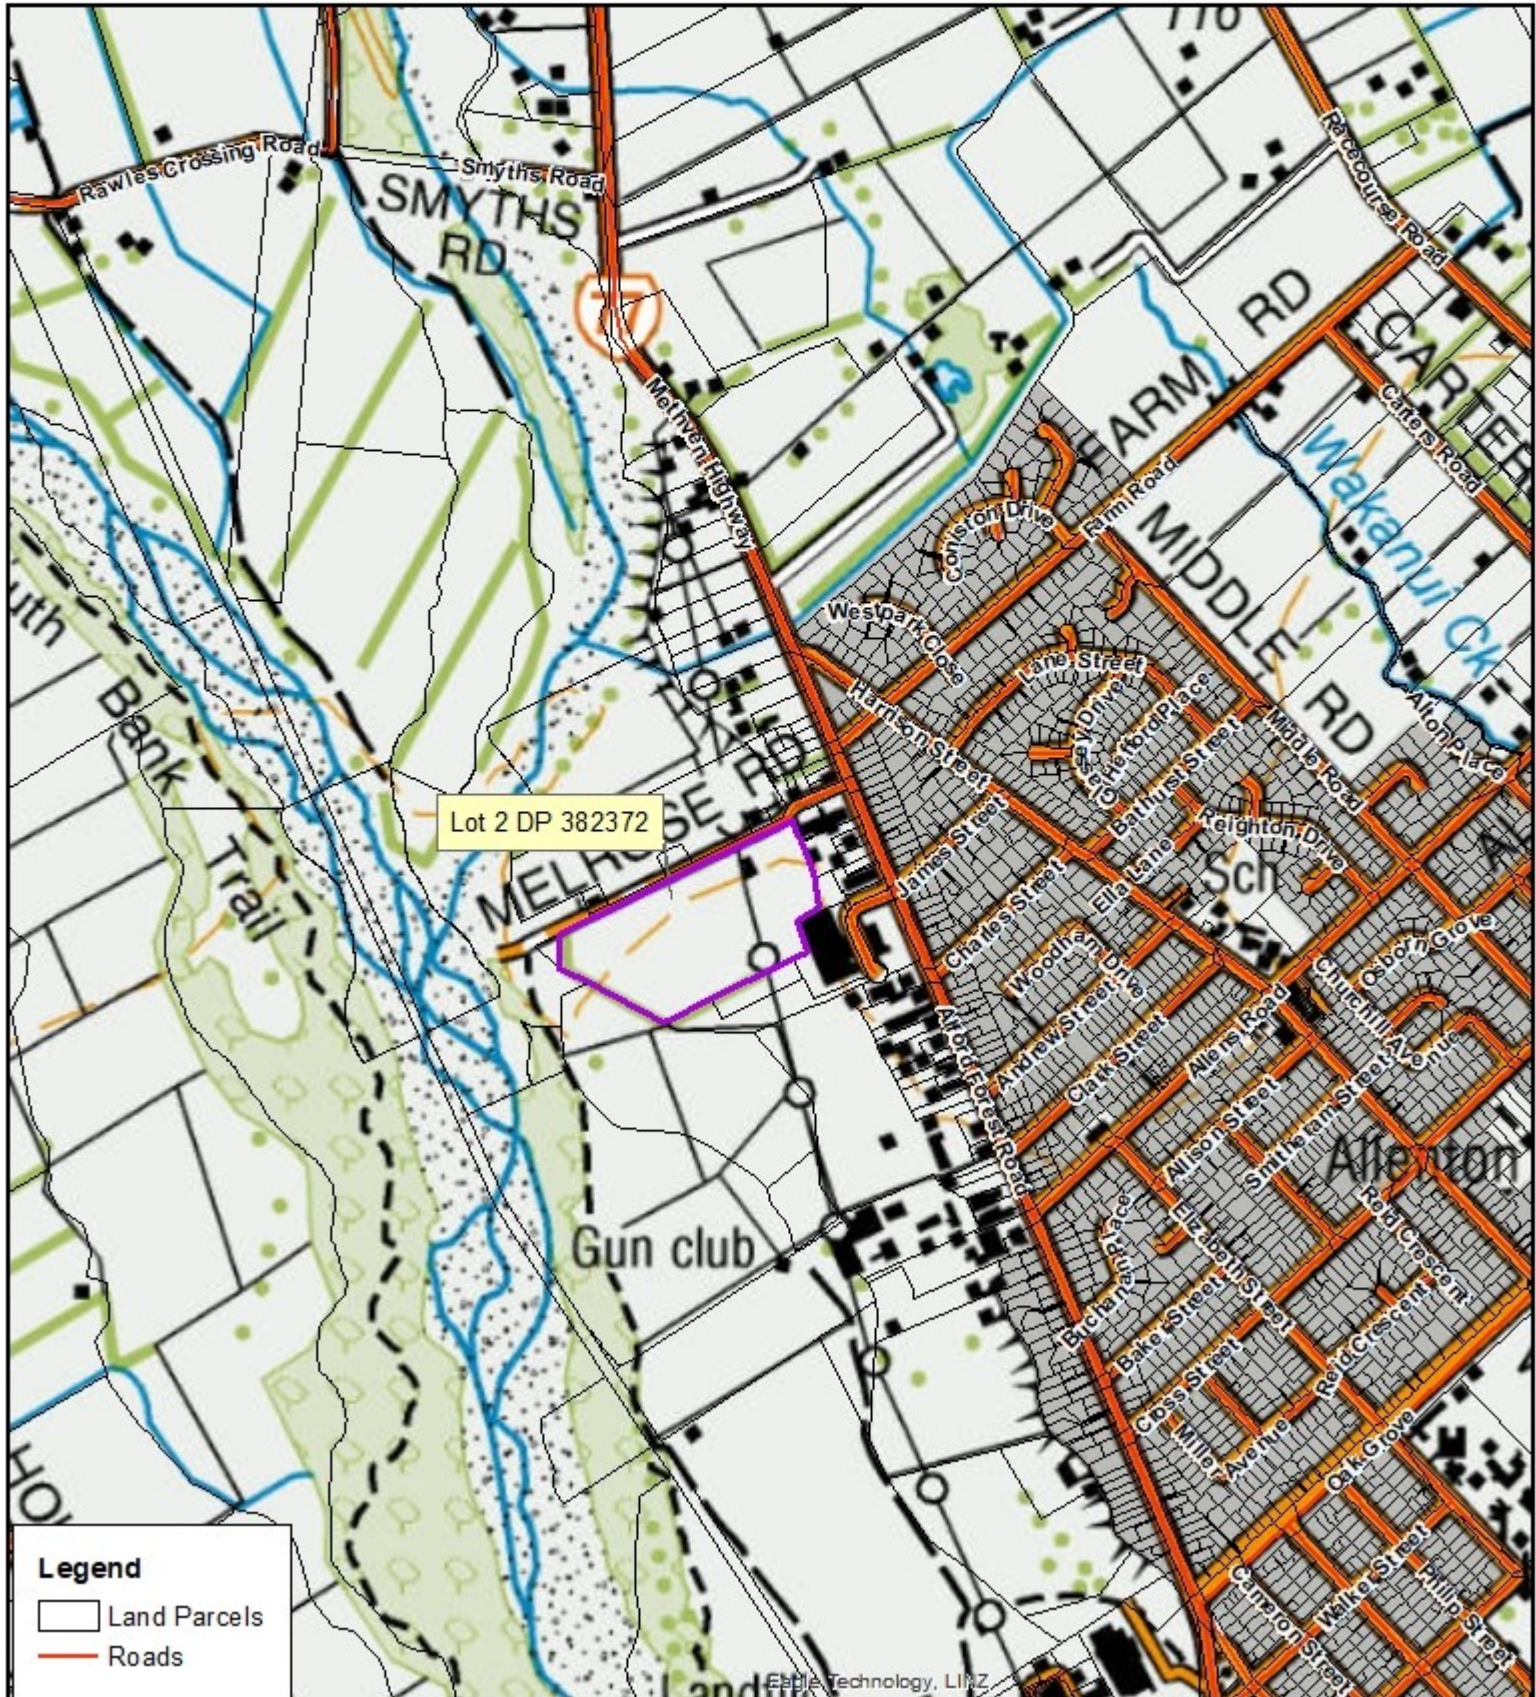

21 Melrose Road, Ashburton - Topo

0 100 200 400 600 800 Meters

Legend

- Land Parcels
- Roads